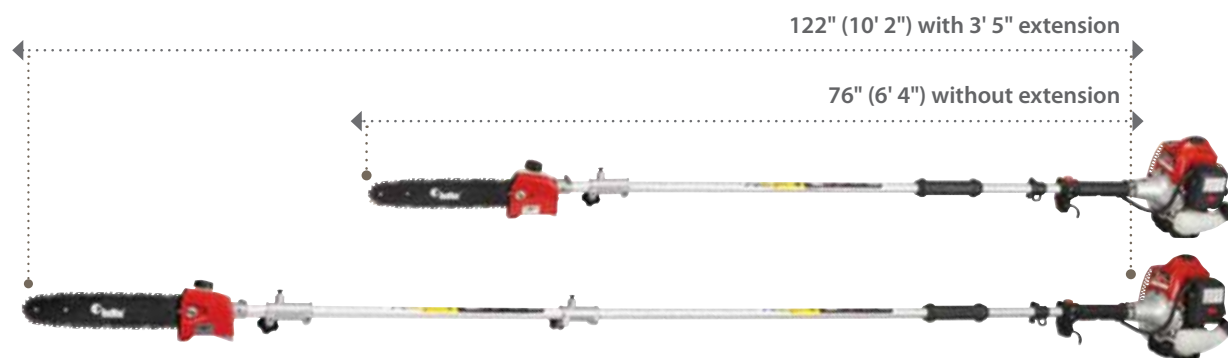

▶ Pole Saw & Pole Saw Extension

The light weight pole saw features a professional length bar with the patented Strato-Charged® engine technology which can also be converted into a long or short-blade hedge trimmer. The new PS-EXT3.5 pole saw extension allows you to add or remove 3' 5" of length without any tools and only adds 2 lbs. of weight to the unit.

▼ PSZ2450 / 2460S

See page 27 for bar and chain application guide.

Displacement 23.6 cc
Power 1.4 HP
Weight 11.2 lbs
Bar Lengths 12"

Amazing reach with 3' 5" extension

▼ PS-EXT3.5 (Part Number 966 61 91-01)

Includes: Extension joint x 2 • 3' 5" outer pipe x 1 • 3' 5" drive shaft x 1 • 4" outer pipe x 1 • 4" drive shaft x 1

Model	Part Number	Engine Size		Engine Type	Horse-power	Dry Weight ¹	Fuel Capacity	Chain Oil System Speed	Bar Length	Warranty ²	
(50 States)		(Cu. In.)	(CC)		(HP)	(Lbs.)	(Fl. Oz.)		(Inches)	(Cons.)	(Com.)
PSZ2450	966 32 64-01	1.4	23.6	Strato-Charged®	1.14	11.2	21.3	Adjust., Auto.	12	2 Yrs.	1 Yr.
PSZ2460S	966 59 91-01	1.4	23.6	Strato-Charged®	1.14	11.2	21.3	Adjust., Auto.	12	2 Yrs.	1 Yr.